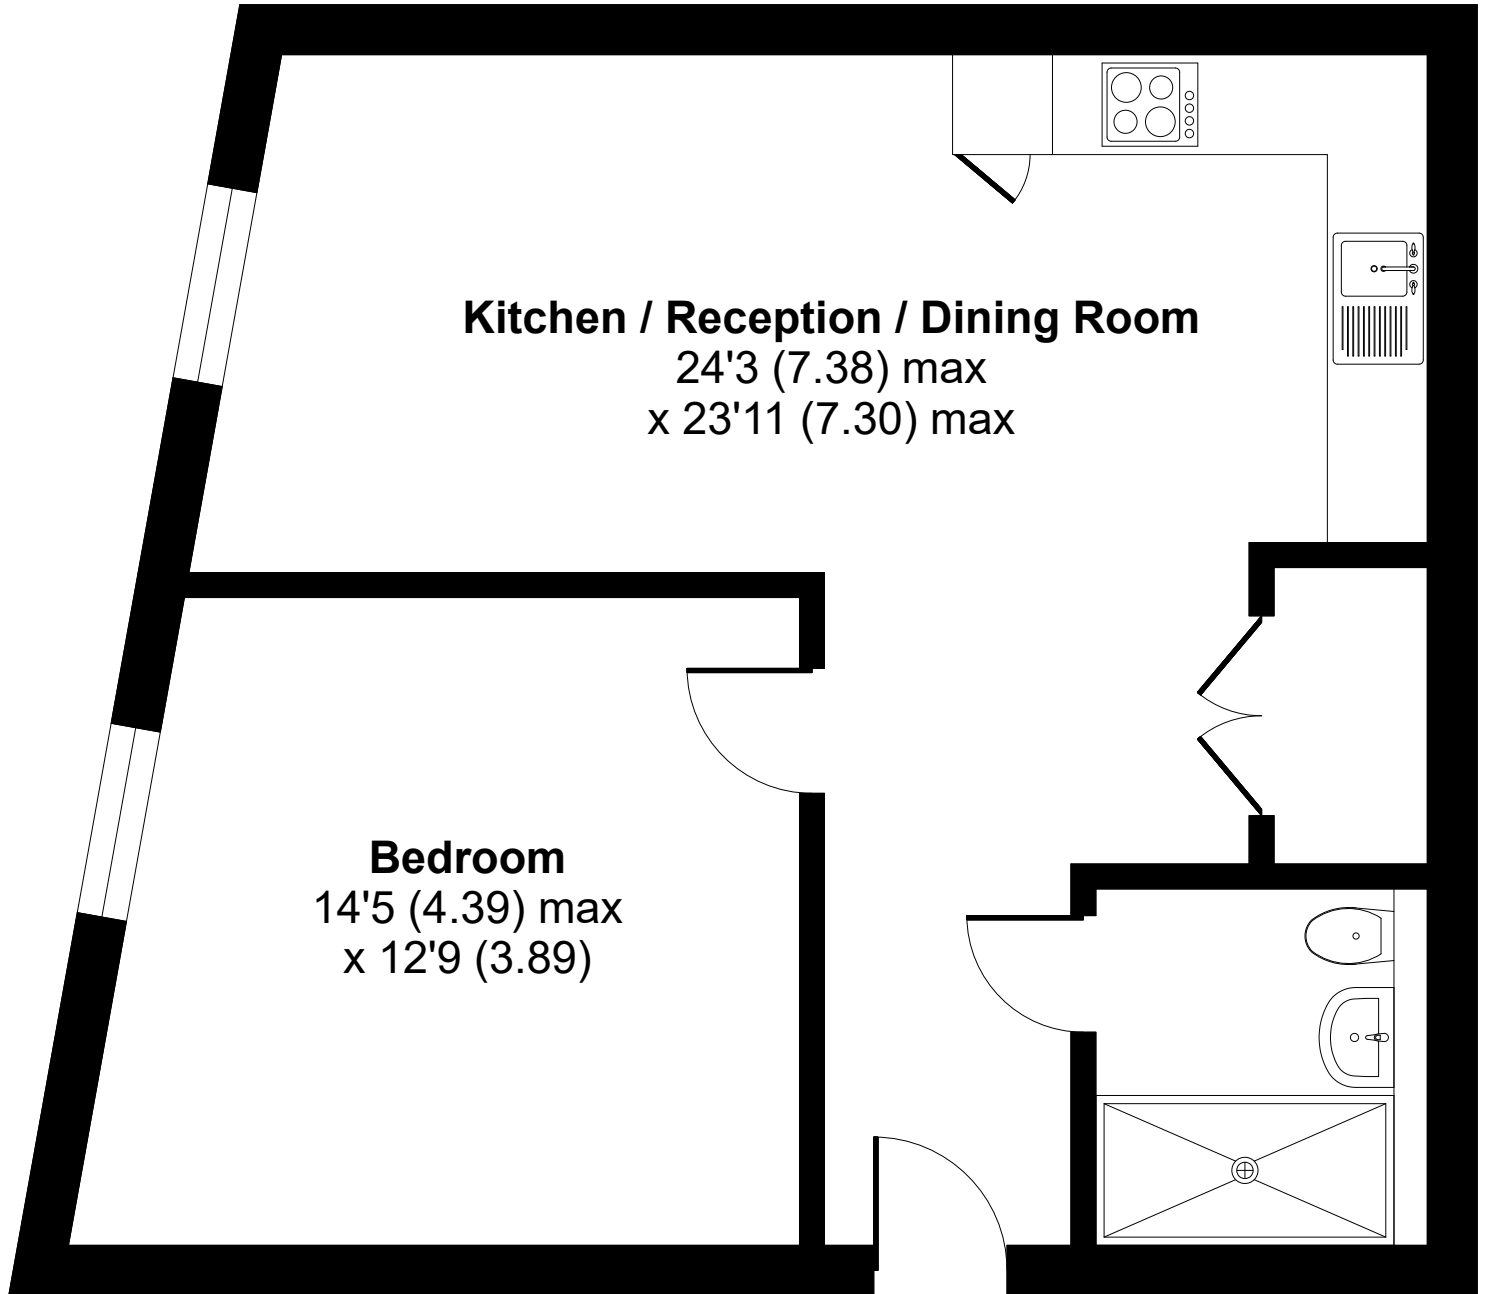

Upper Gough Street, Birmingham

Approximate Area = 579 sq ft / 53.7 sq m

For identification only - Not to scale

FIRST FLOOR